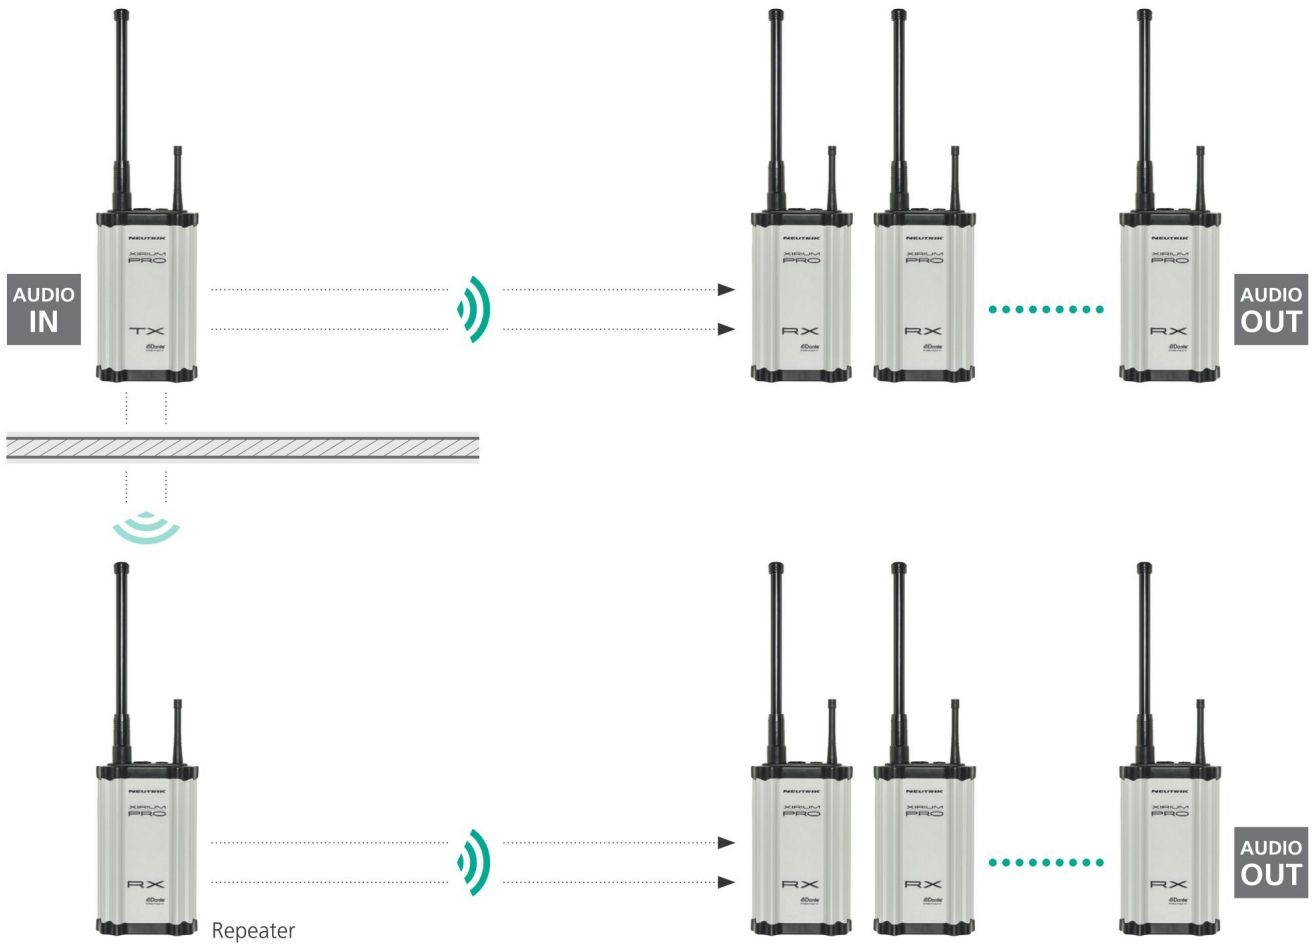

## NXP-RM-RP / NXP-RM-RP-PI

\*DISCONTINUED\*

XIRIUM PRO US Receiver RX Repeater Module,  
including NKXPF-5-15-3

### Exceeding boundaries

The repeater is the perfect extension of the system: When used, the system range can be doubled, and walls, corners, or other obstacles may be overcome.

## Extended true diversity for even more reliable reception

Since the repeater duplicates and forwards the signals received from the transmitter it becomes a second, redundant audio source for every receiver. Each receiver automatically selects the best signal and switches between them without interruption.