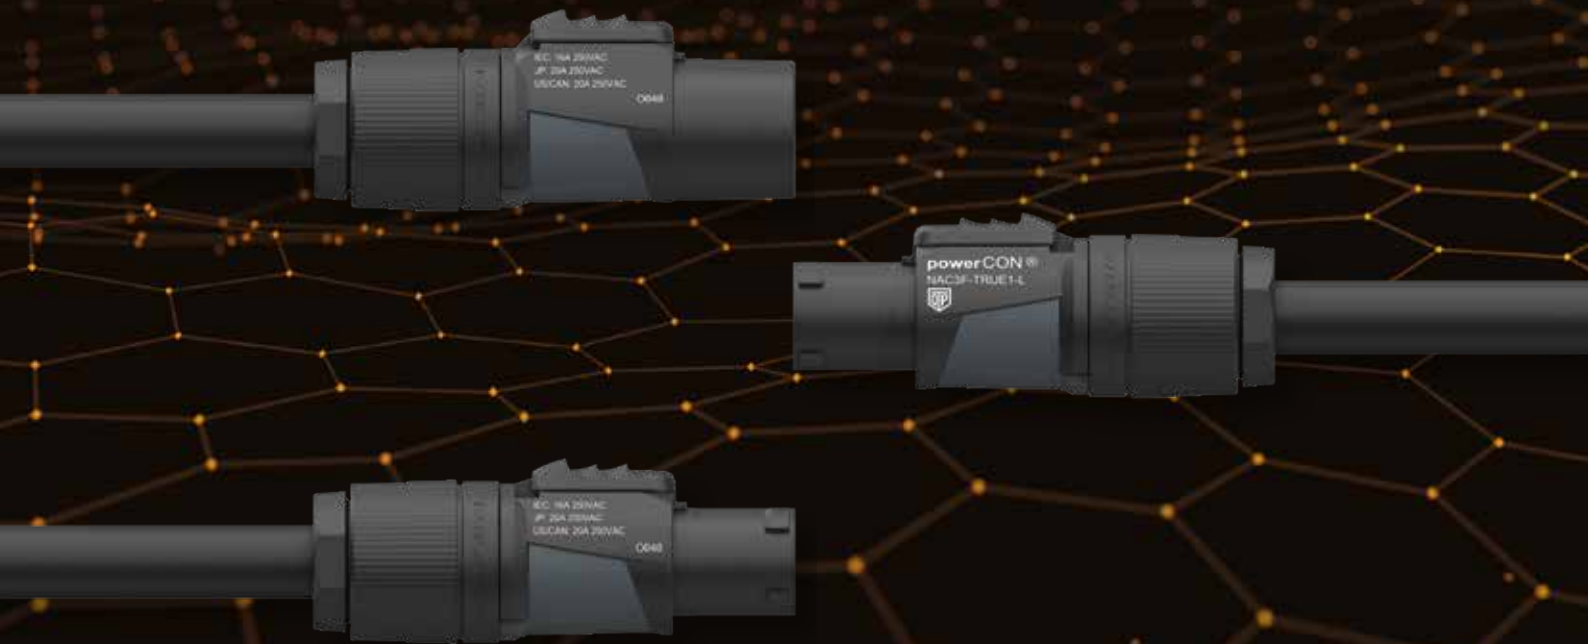

LIECHTENSTEIN (HEADQUARTERS)

Neutrik AG, Im alten Riet 143,
9494 Schaan, Liechtenstein
T +423 237 24 24, F +423 232 53 93, neutrik@neutrikgroup.com

Power cords premium series Folder – NF41 – 2024 06 – Data subject to change without prior notice. © 2024 NEUTRIK®.
NEUTRIK®, powerCON® are registered trademarks of Neutrik AG. ALL RIGHTS RESERVED.

www.neutrik.com

NEUTRIK®

A brand of the Neutrik Group